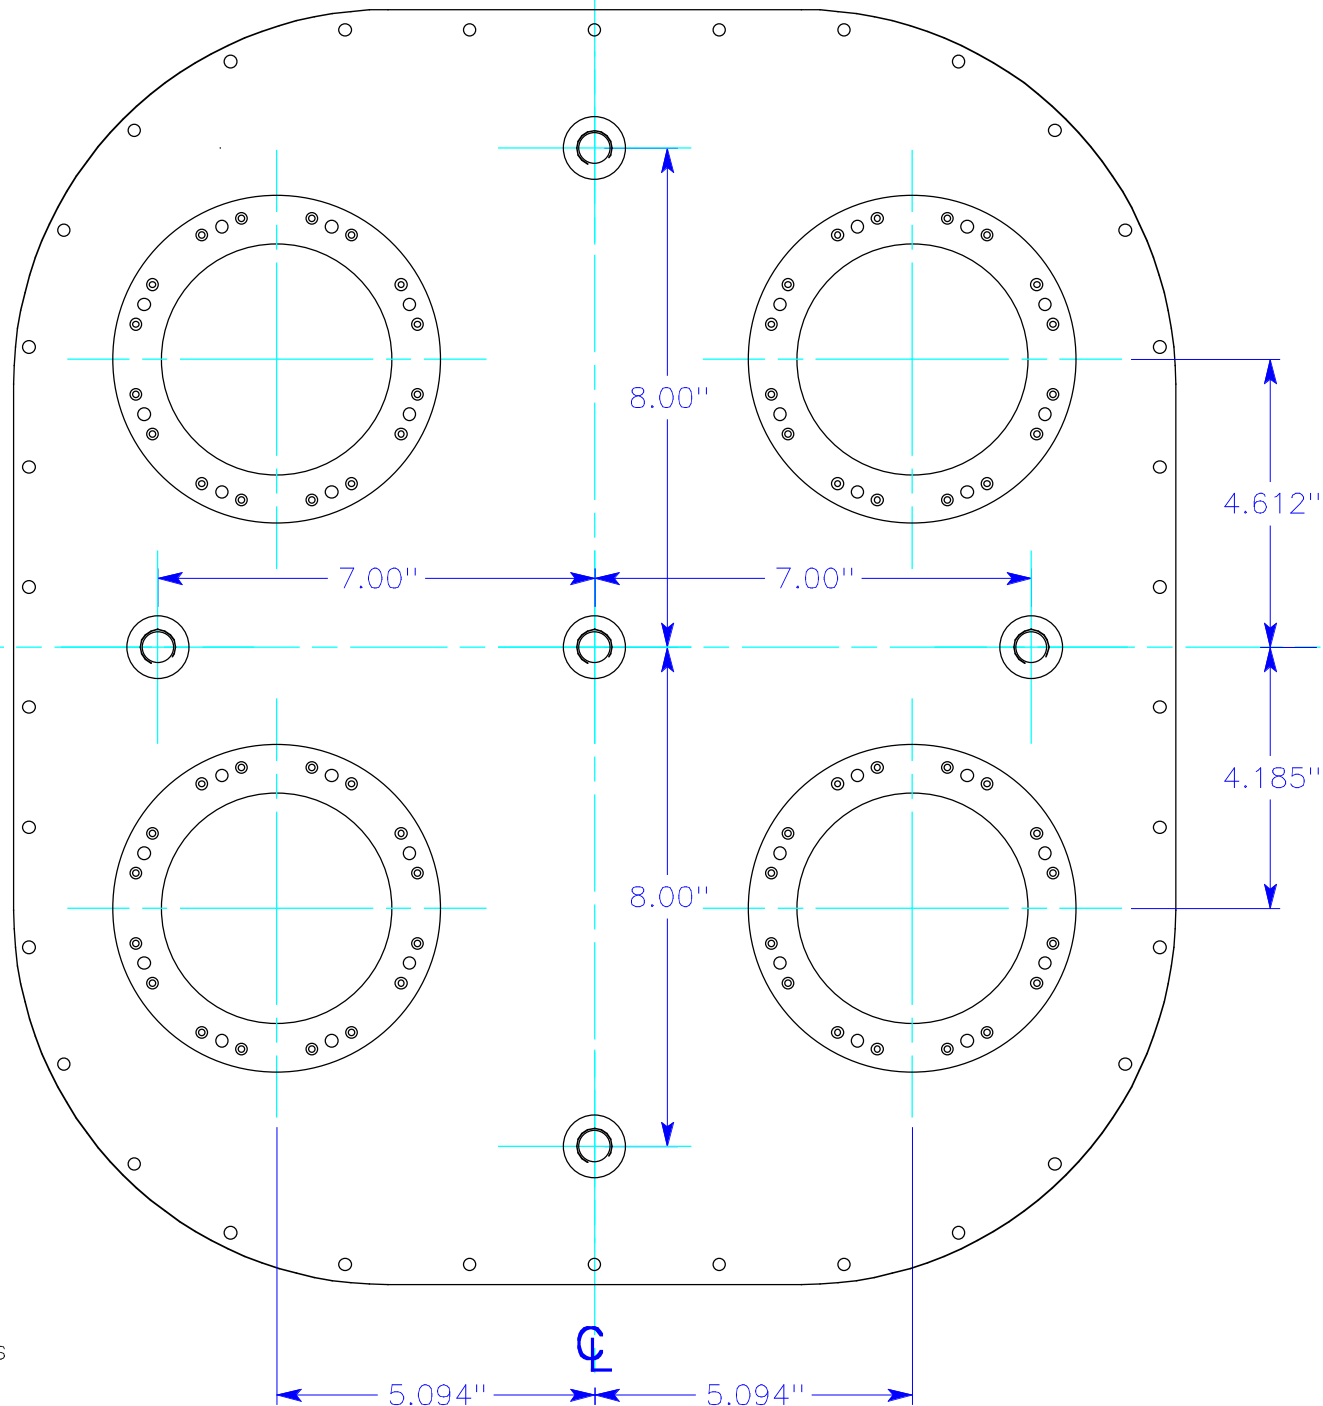

# SENEX Sta.5 window plate view from interior

- 4 standard flange ports
- 5 face-seal ports

<-FWD

↑ UP ↑

accepts Swagelok p/n  
SS-600-1-OR-BT fittings