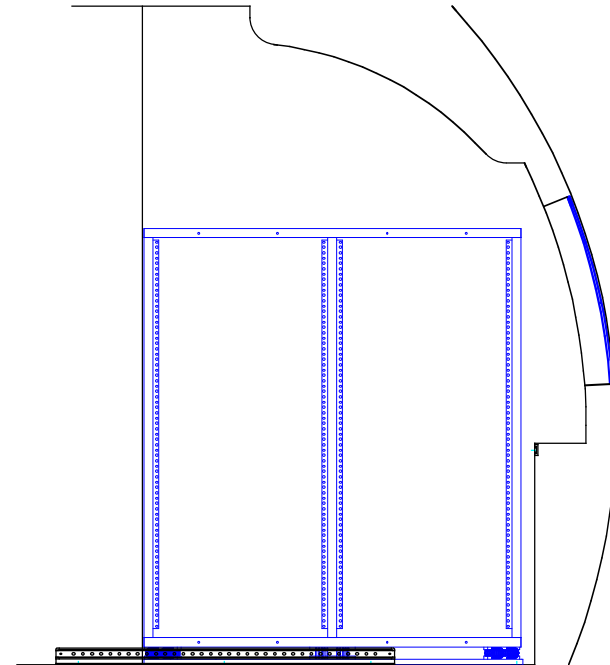

floor reference height:
top of 0.175' retaining washer

Station C3X compartment
updated October, 18 2012