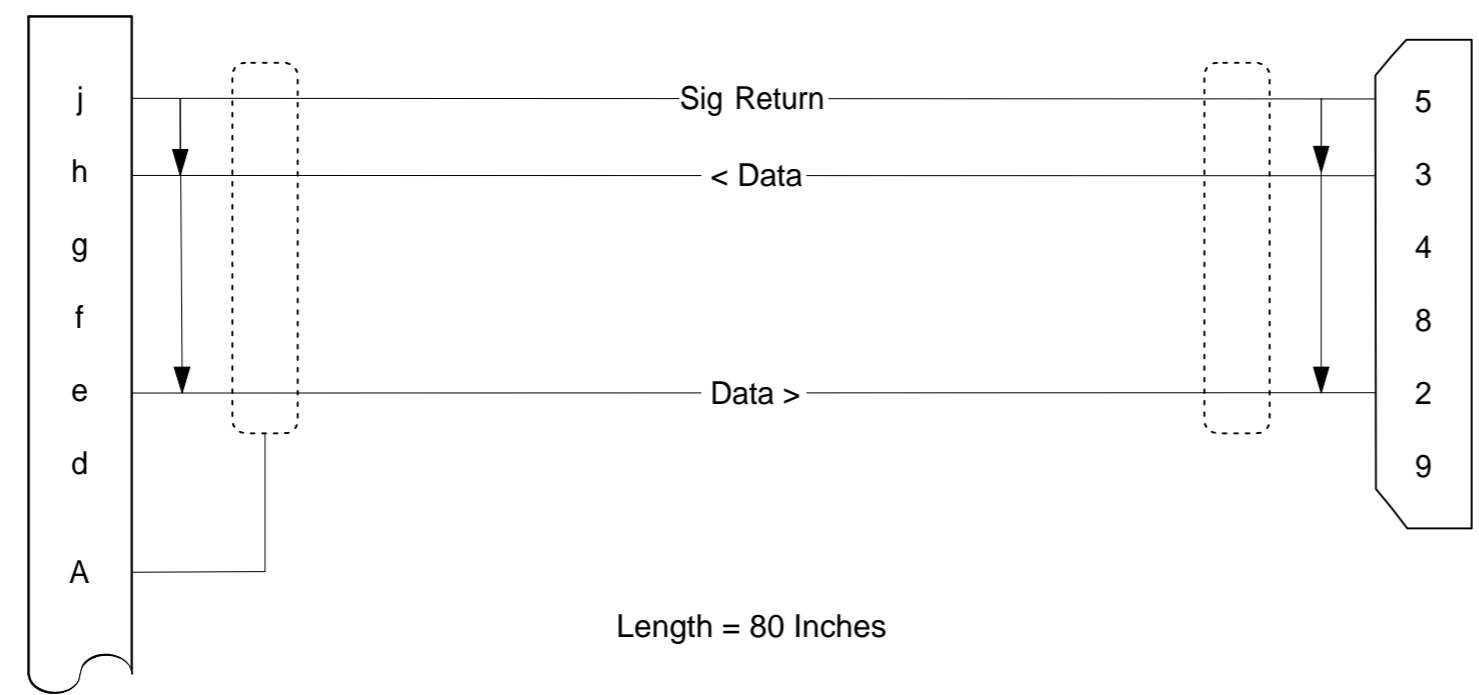

MS3471W18-32P
M85049/52-1-18W

Sta C3X
J7

M24308/2-1 Connector
M85049/48-2-1 Strain Relief
M24308/26-1 Female Screw Lock

DE 9S

Sta C3X
Port 0

To SPPP
P42
RefAOC Dwg#930015

Flight Scientist
C3X Rack
Inbd Bay, Fwd Face
48" Up

Notes: - Wire is 24 AWG, twisted triple, Alpha 2464 or equiv.

BY	NAME	DATE	NATIONAL OCEANIC AND ATMOSPHERIC ADMINISTRATION			
DRAWN	TML	7/12/06	AIRCRAFT OPERATIONS CENTER			
CHECKED			HANGAR 5, MACDILL AFB, FLORIDA 33621			
STRESS			TITLE			
PROJECTS			Serial Drop for C3X Ozone '06			
PROJECTS						
APPROVED						
REF			CODE IDENT NO.	SIZE	DWG NO.	REV.
					XX-XXXXXX	
SCALE: NONE			filename.dxf	SHEET 1 OF 1		