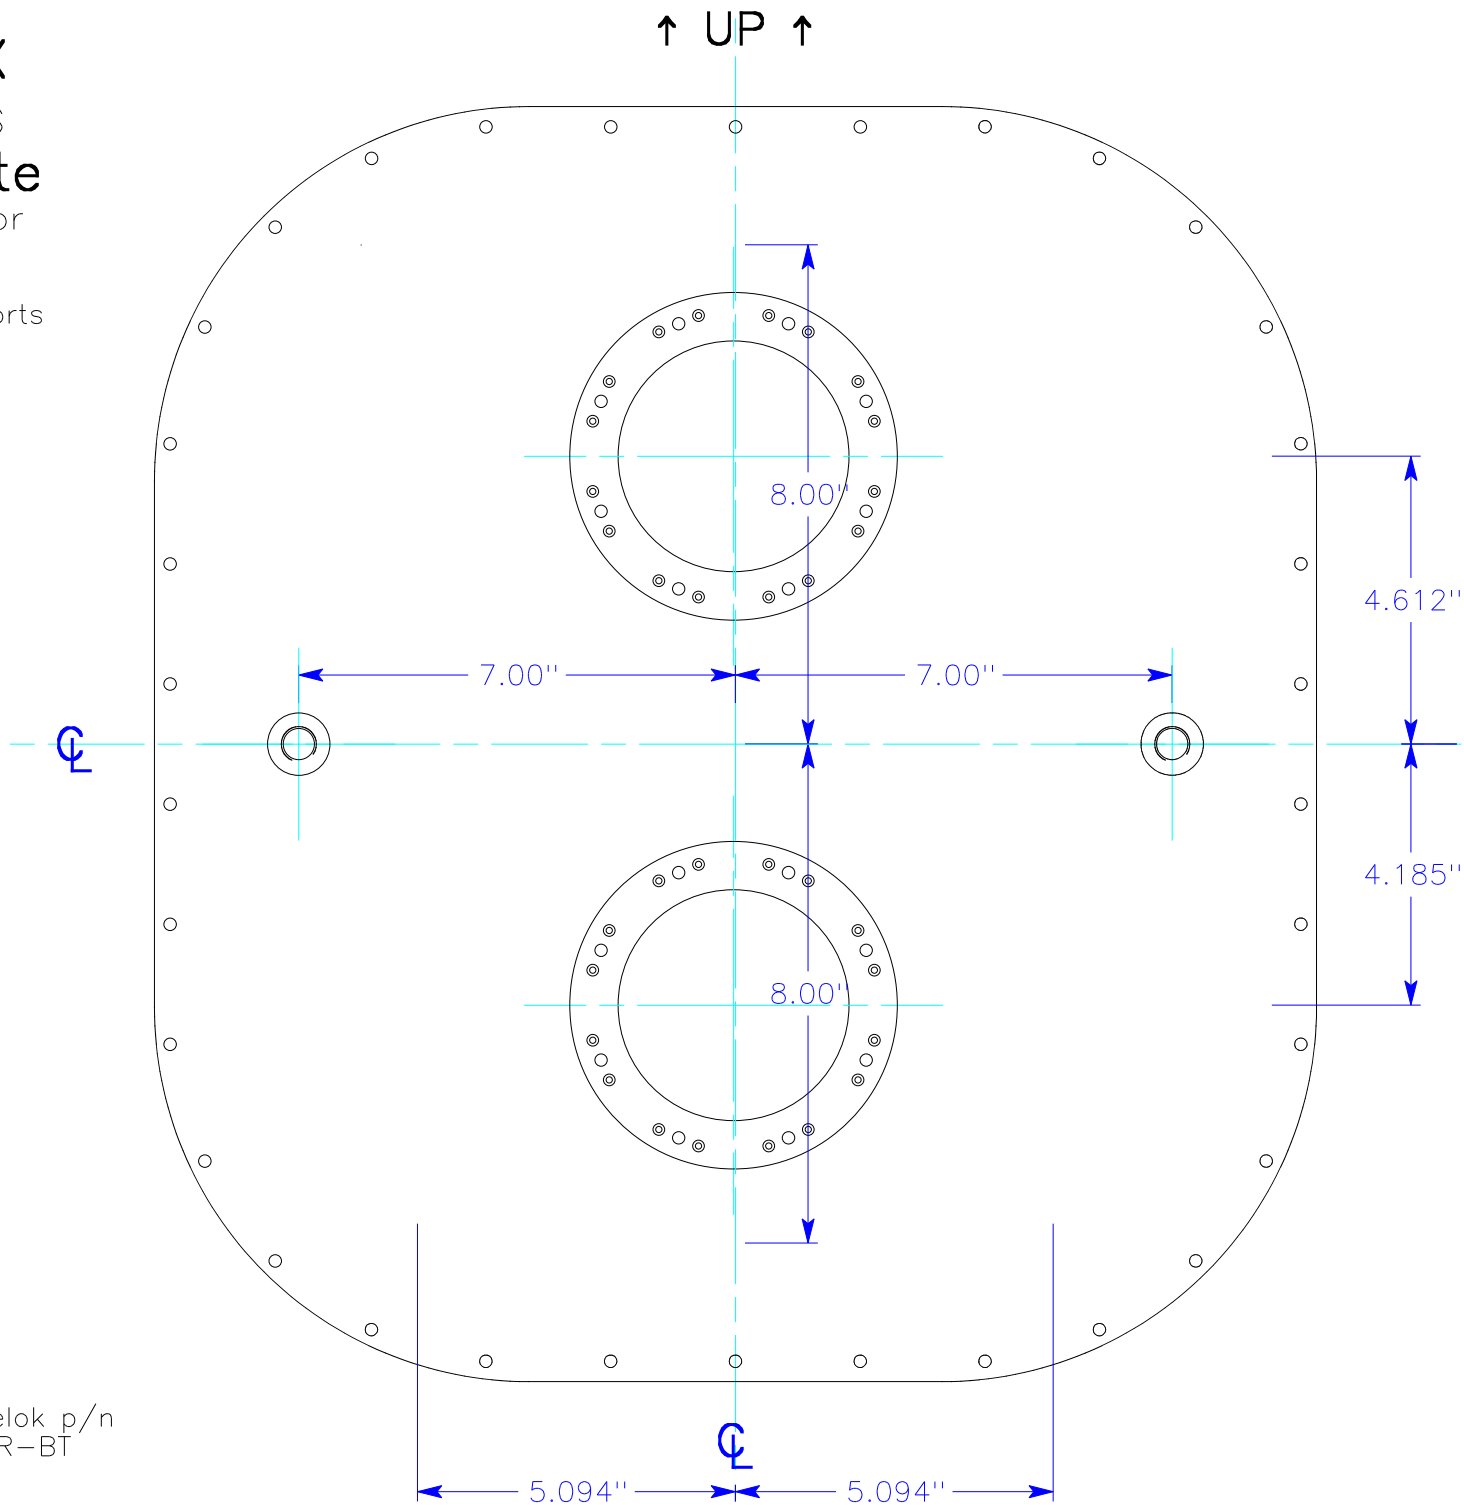

SONGNEX Dual Pass window plate view from interior

- 2 standard flange ports
- 1 face-seal ports

←
FWD

accepts Swagelok p/n
SS-600-1-OR-BT
fittings