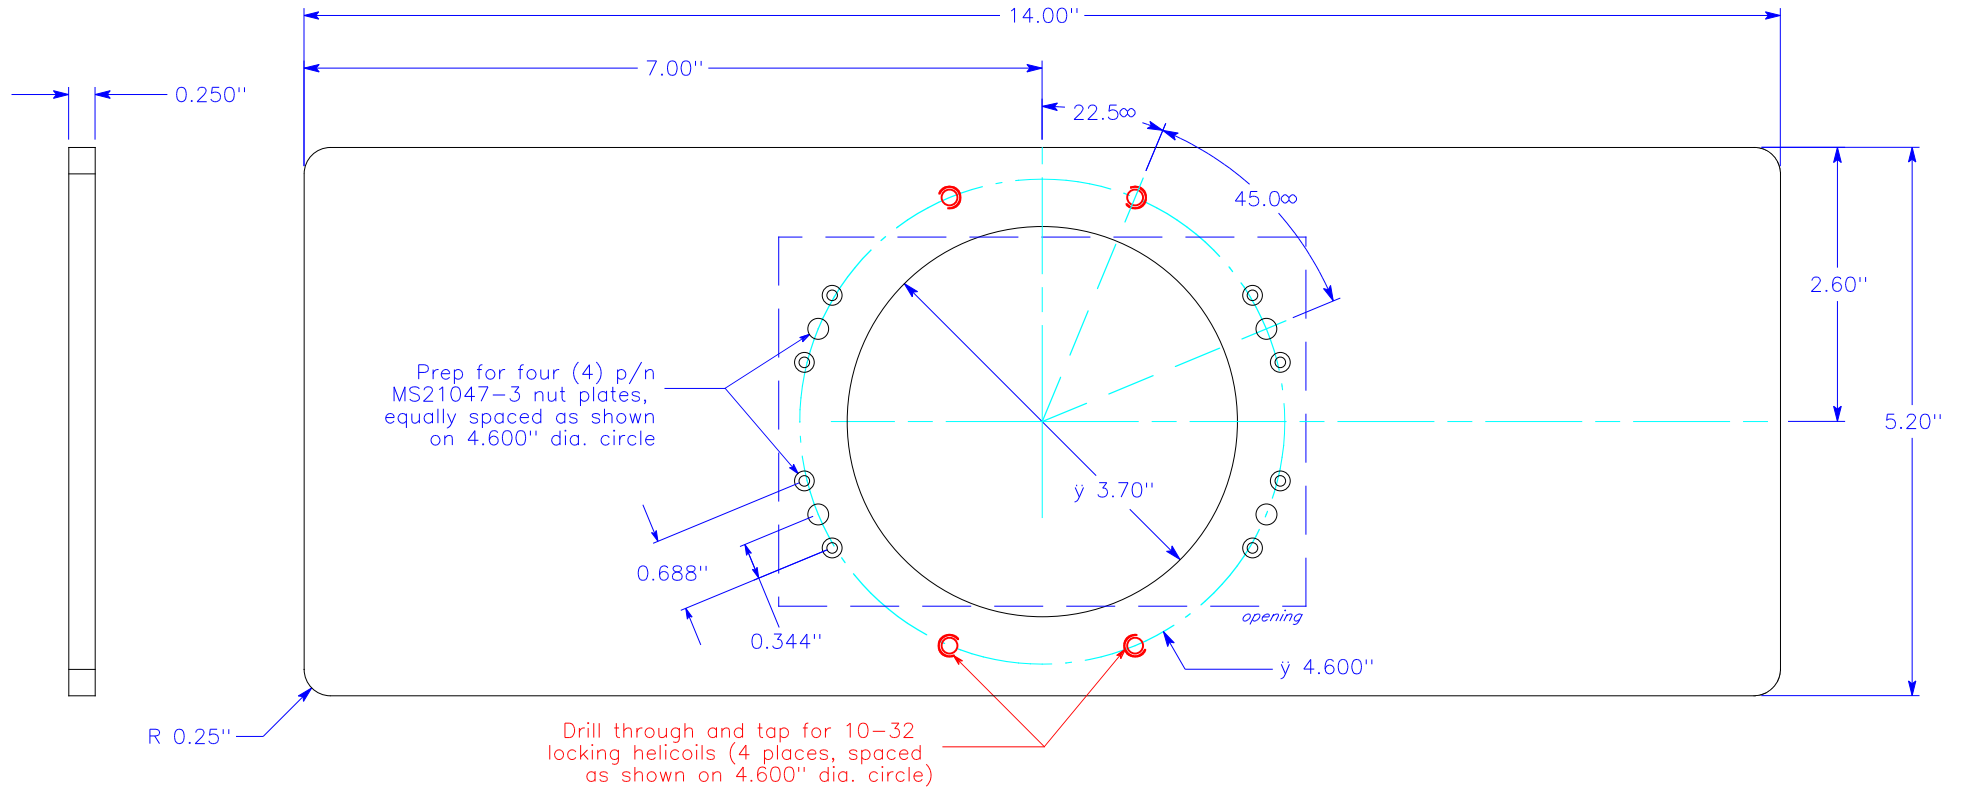

SONGNEX Sta. 8 inlet plate (long)

N43RF Aft Observer Camera Port

port dimensions from Andy Hornbeck, 10/11/2005
plate dimensions from Andy Hornbeck, 11/3/2005
(plate dimensions updated per request by Dave Fox, 7/26/2006)

Plate material: 0.25" thick 2024-T3 aluminum sheet

Sealing material: AOC will construct a Proseal gasket to match fuselage radius

Installation in N43RF: AOC will match-drill in place for #10-32 hardware