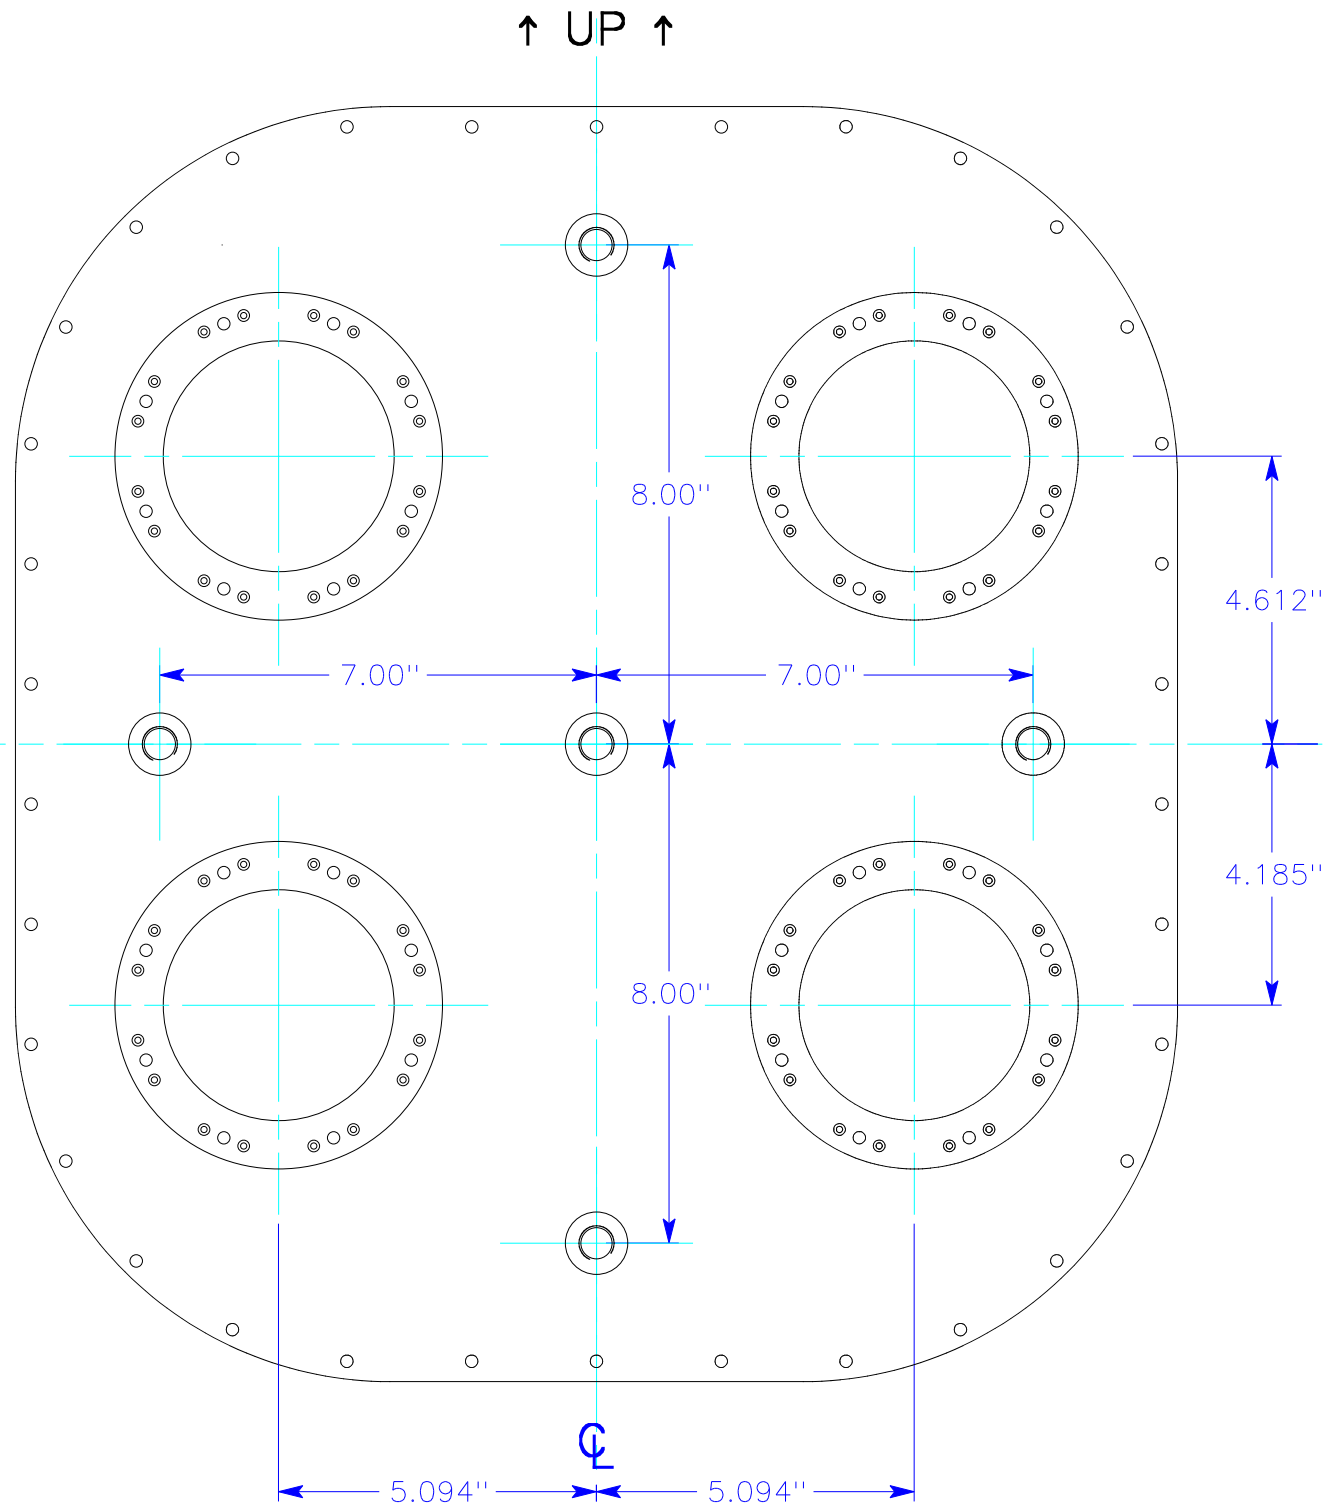

SONGNEX sta 3 window plate view from interior

- 4 standard flange ports
- 5 face-seal ports

← FWD
CL

accepts Swagelok p/n
SS-600-1-OR-BT
fittings