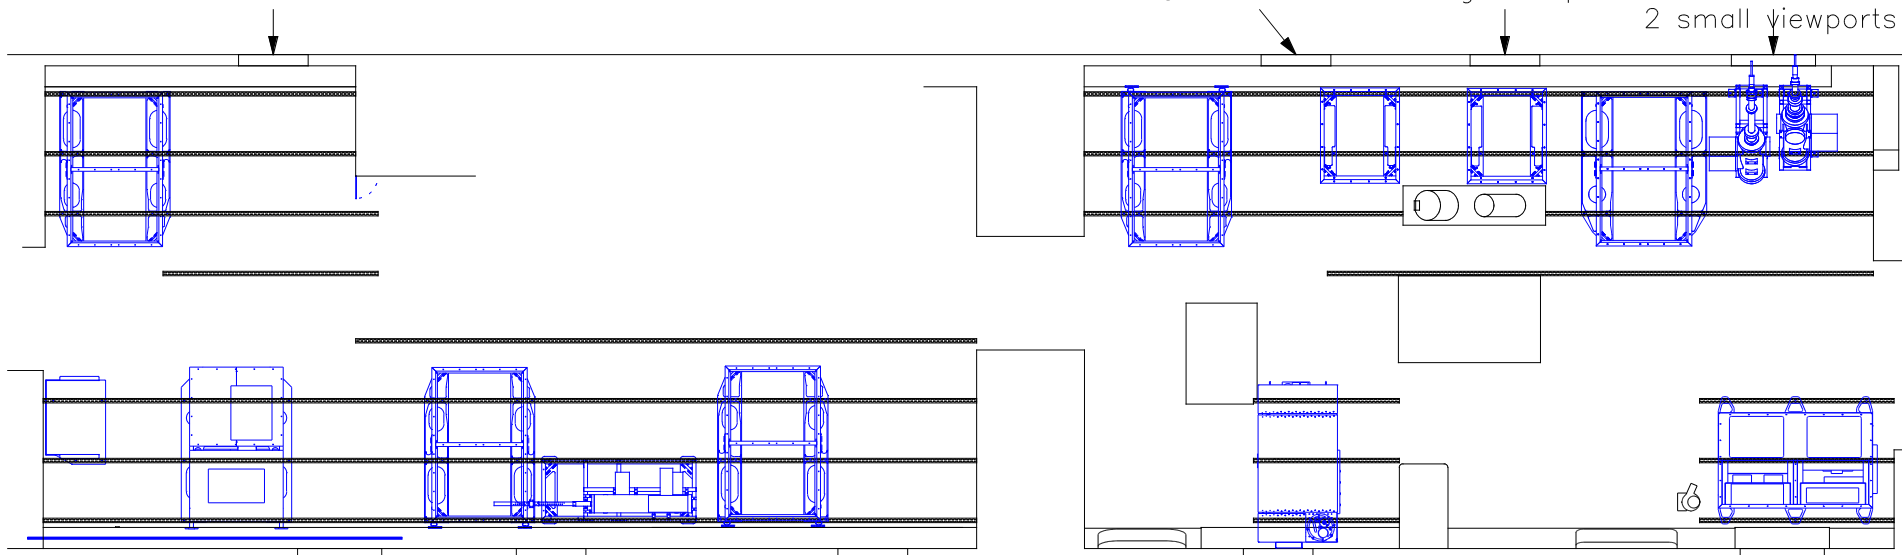

SONGNEX 2015 N43RF chemical inlet & window locations

updated January 7, 2015

<- NAV:
standard
bubble
window

C3X:
1 inlet
1 large viewport

Sta. 5:
1 inlet
1 large viewport

Sta. 6:
1 inlet
1 large viewport

Sta. 7:
Bubble
2 inlets
2 small viewports

Sta. 2:
bubble
2 inlets
1 large viewport

Sta. 3:
3 inlets
1 small viewport

Sta. 4:
standard
window

Dual Pass:
2 inlets

Sta. 8:
standard
bubble
window

Camera port:
1 inlet

<- FD:
1 inlet
LTI
1 small viewport