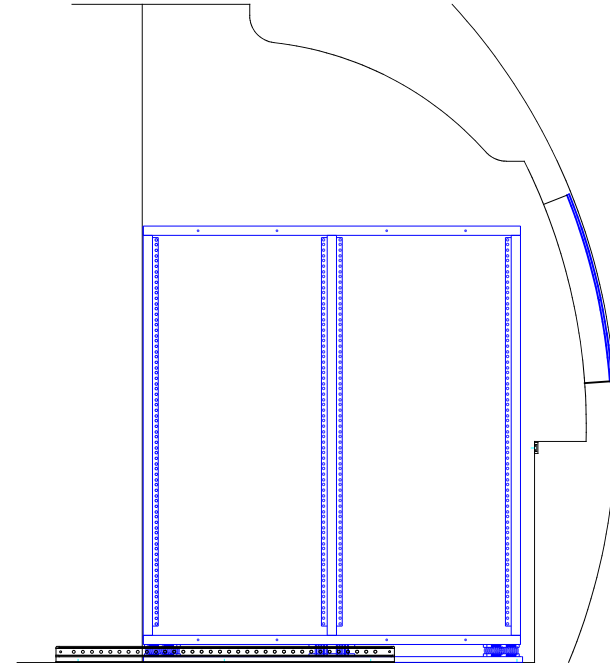

floor reference height:  
top of 0.175' retaining washer

Station C3X compartment  
updated January, 04 2015