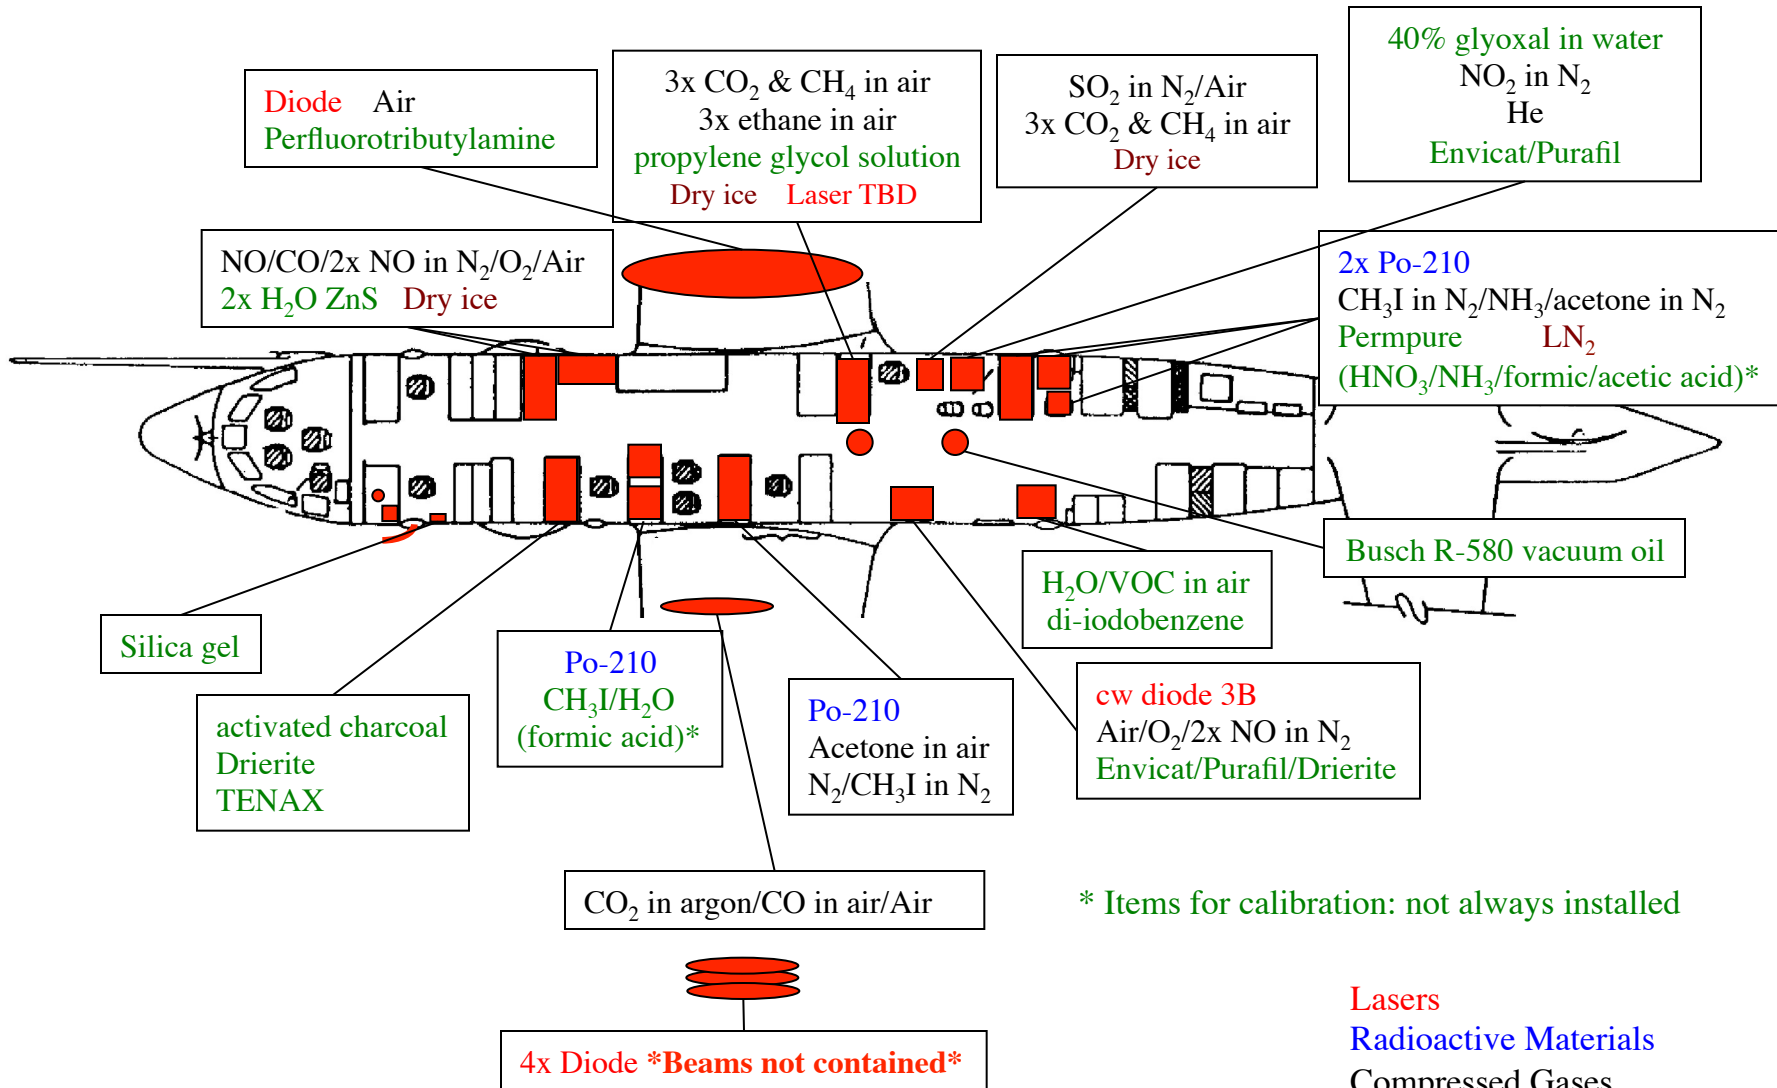

# HazMat locations- SONGNEX 2015

NOAA-CSD version 1 1-16-2015

\* Items for calibration: not always installed