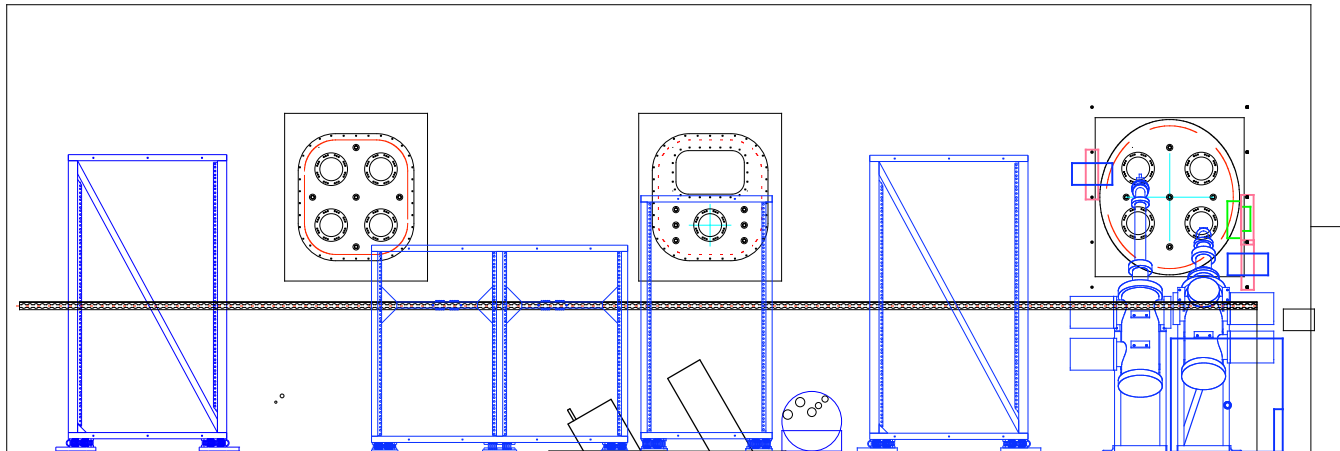

SENX Station 5 to Station 7 compartment

updated April 11, 2013

<-- Forward

floor reference height:
top of 0.175" retaining washer