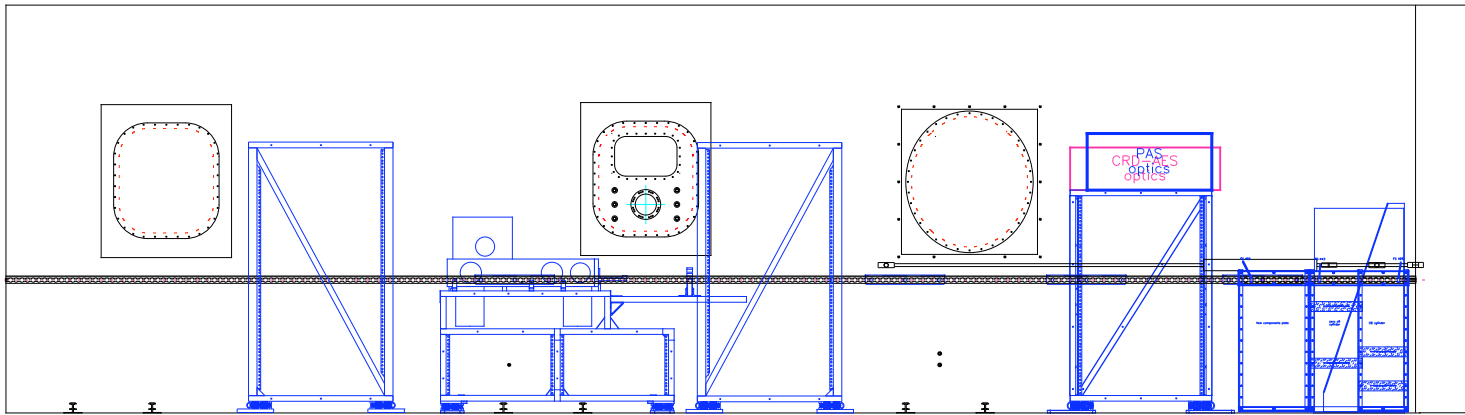

SENEX Station 2 to Station 4 compartment

updated April 11, 2013

floor reference height:
top of 0.175" retaining washer