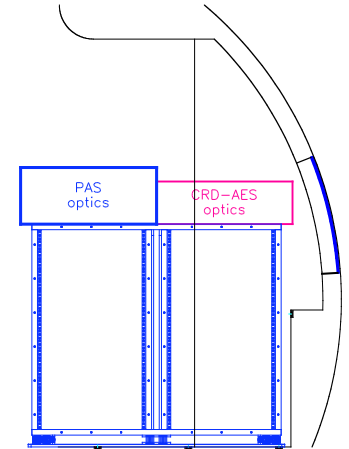

SENEX Station 2 to Station 4 compartment

updated April 11, 2013

floor reference height:
top of 0.175" retaining washer